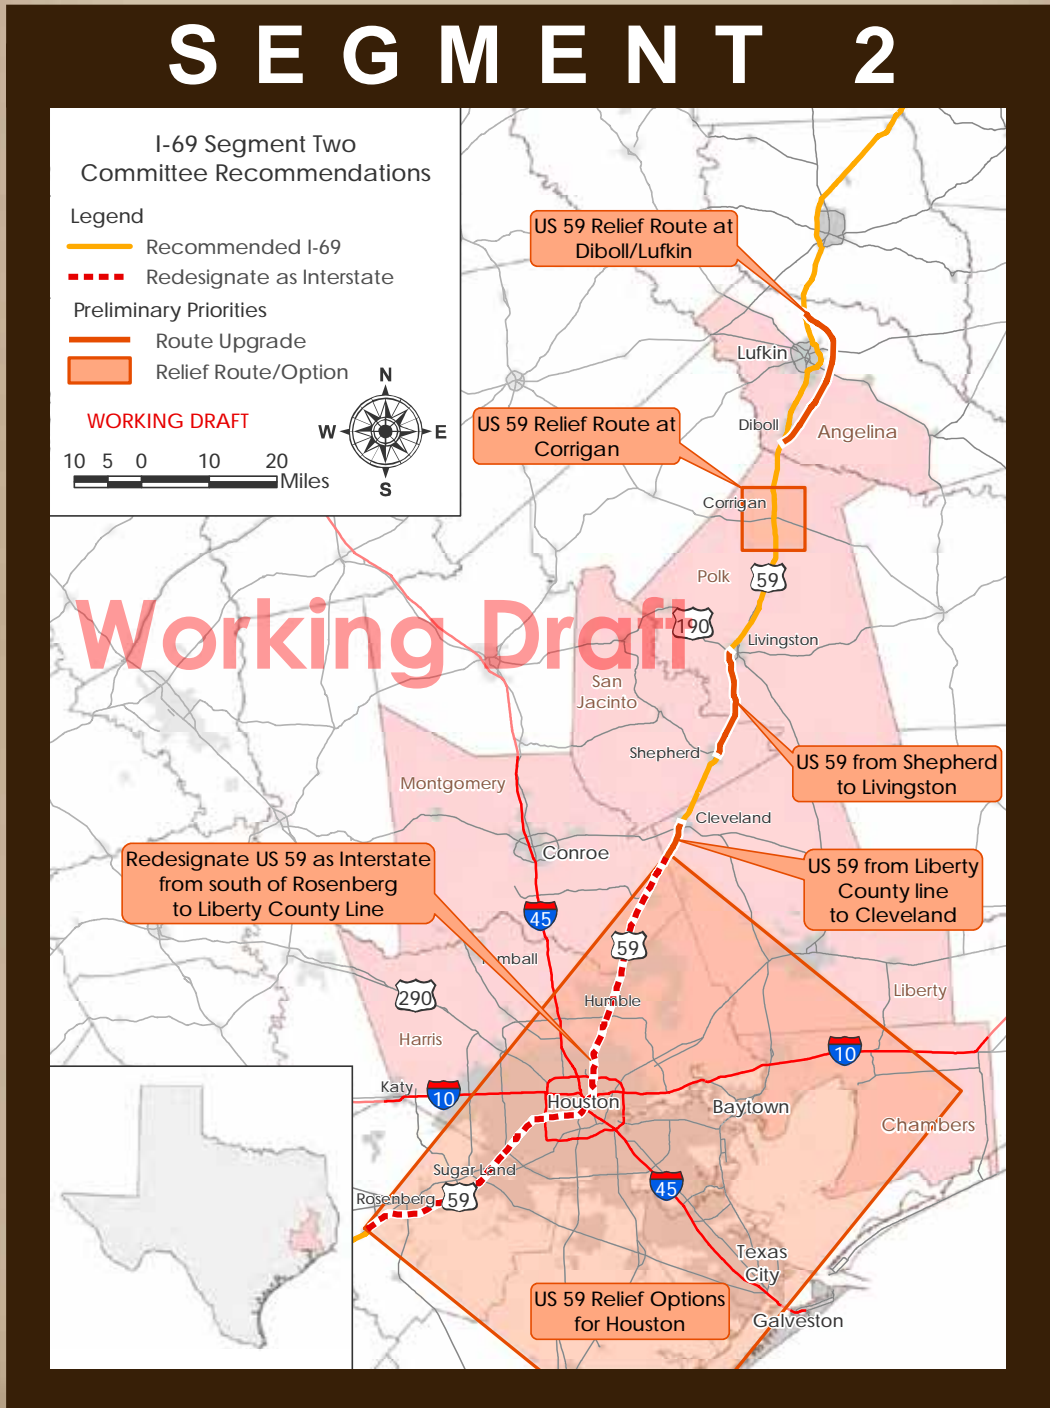

Segment One Committee Recommendations

The map below displays Segment One Committee's recommendations for the I-69 route, relief routes and Committee's preliminary priority projects. Visit the I-69 Texas website at www.txdot.gov/DrivenByTexans for more information about I-69 Texas and your community. Your comments and questions are welcomed and encouraged.

Segment Two Committee Recommendations

The map below displays Segment Two Committee's recommendations for the I-69 route, relief routes and Committee's preliminary priority projects. Visit the I-69 Texas website at www.txdot.gov/DrivenByTexans for more information about I-69 Texas and your community. Your comments and questions are welcomed and encouraged.

Segment Three Committee Recommendations

The map below displays Segment Three Committee's recommendations for the I-69 route, relief routes and Committee's preliminary priority projects. Visit the I-69 Texas website at www.txdot.gov/DrivenByTexans for more information about I-69 Texas and your community. Your comments and questions are welcomed and encouraged.

Segment Four Committee Recommendations

The map below displays Segment Four Committee's recommendations for the I-69 route, relief routes and Committee's preliminary priority projects. Visit the I-69 Texas website at www.txdot.gov/DrivenByTexans for more information about I-69 Texas and your community. Your comments and questions are welcomed and encouraged.