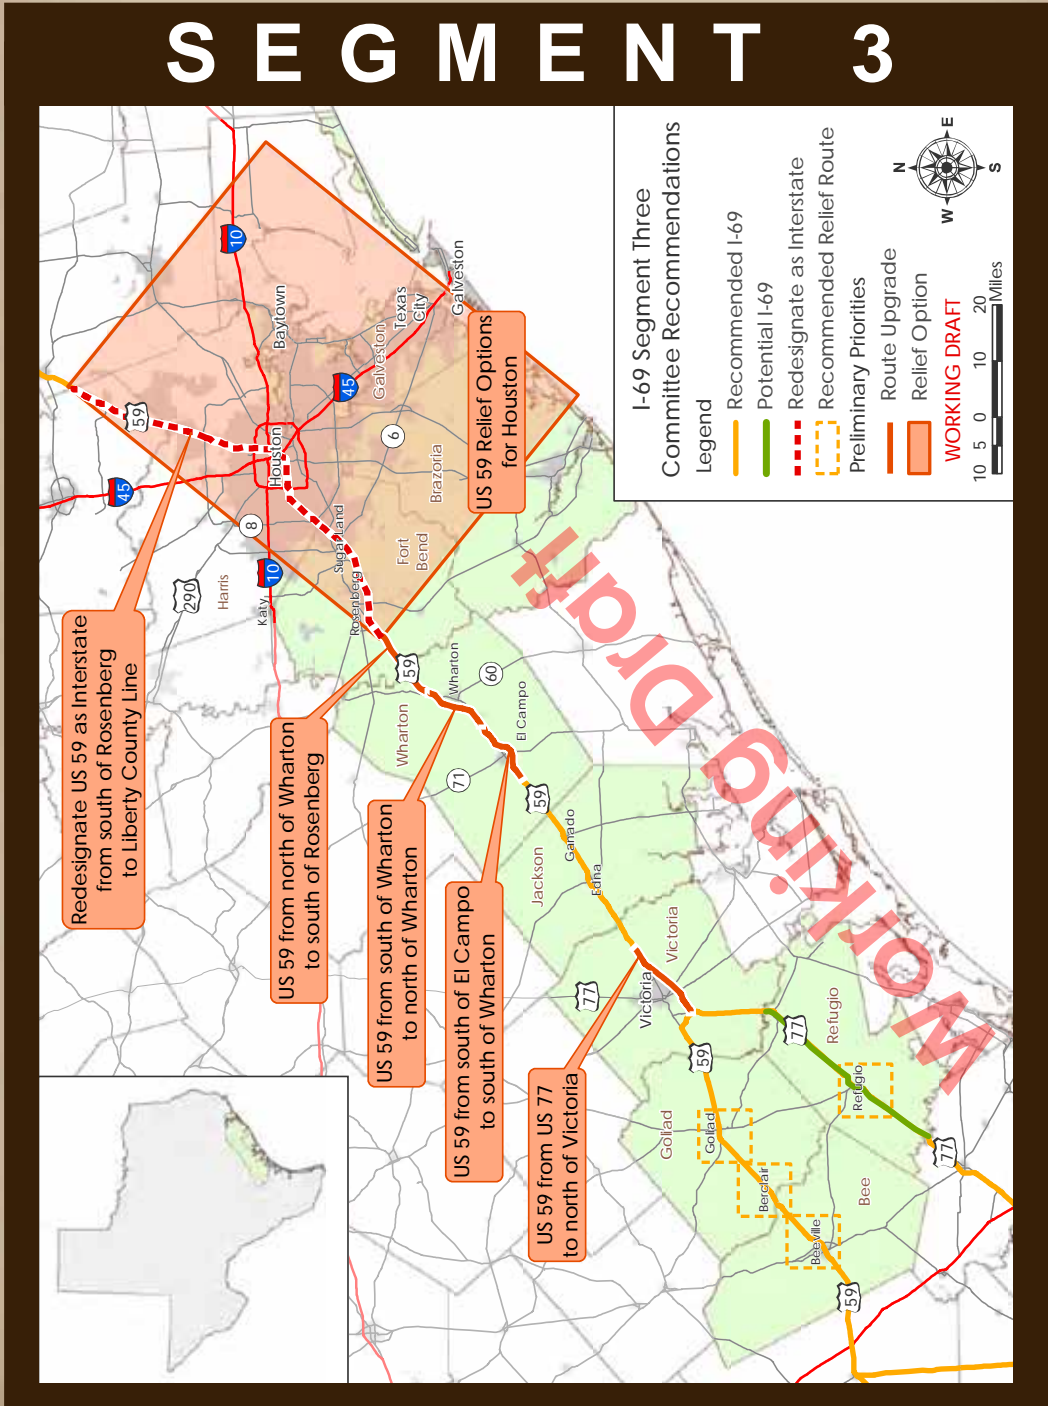

Segment One Committee Recommendations

The map below displays Segment One Committee's recommendations for the I-69 route, relief routes and Committee's preliminary priority projects. Visit the I-69 Texas website at www.txdot.gov/DrivenByTexans for more information about I-69 Texas and your community. Your comments and questions are welcomed and encouraged.

Segment Two Committee Recommendations

The map below displays Segment Two Committee's recommendations for the I-69 route, relief routes and Committee's preliminary priority projects. Visit the I-69 Texas website at www.txdot.gov/DrivenByTexans for more information about I-69 Texas and your community. Your comments and questions are welcomed and encouraged.

Segment Three Committee Recommendations

The map below displays Segment Three Committee's recommendations for the I-69 route, relief routes and Committee's preliminary priority projects. Visit the I-69 Texas website at www.txdot.gov/DrivenByTexans for more information about I-69 Texas and your community. Your comments and questions are welcomed and encouraged.

Segment Four Committee Recommendations

The map below displays Segment Four Committee's recommendations for the I-69 route, relief routes and Committee's preliminary priority projects. Visit the I-69 Texas website at www.txdot.gov/DrivenByTexans for more information about I-69 Texas and your community. Your comments and questions are welcomed and encouraged.