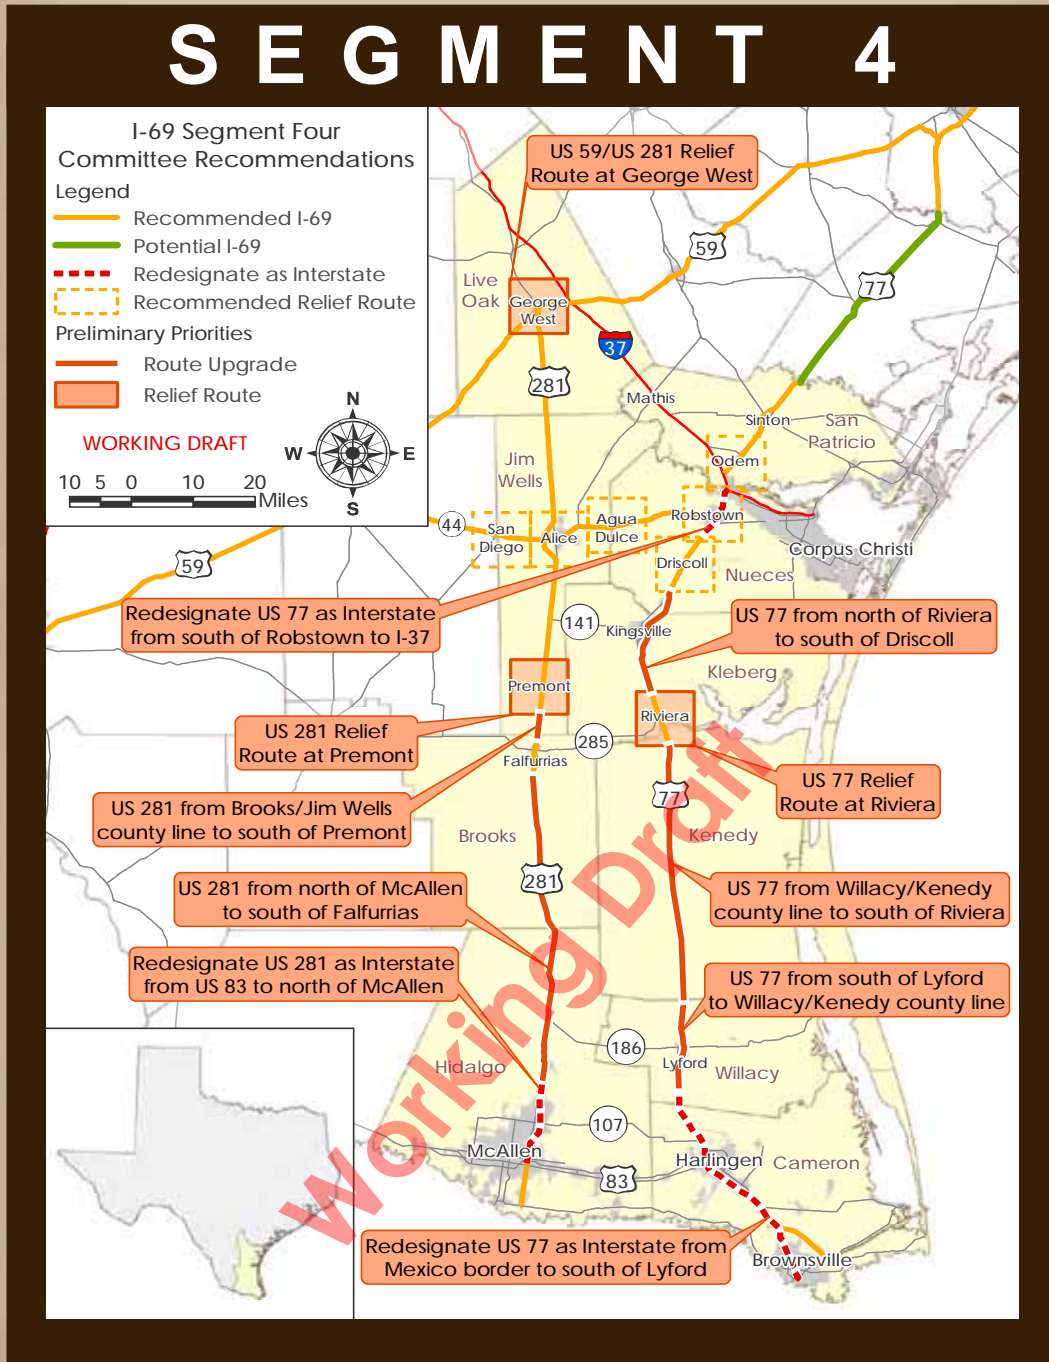

Segment One Committee Recommendations

The map below displays Segment One Committee's recommendations for the I-69 route, relief routes and Committee's preliminary priority projects. Visit the I-69 Texas website at www.txdot.gov/DrivenByTexans for more information about I-69 Texas and your community. Your comments and questions are welcomed and encouraged.

Segment Two Committee Recommendations

The map below displays Segment Two Committee's recommendations for the I-69 route, relief routes and Committee's preliminary priority projects. Visit the I-69 Texas website at www.txdot.gov/DrivenByTexans for more information about I-69 Texas and your community. Your comments and questions are welcomed and encouraged.

Segment Three Committee Recommendations

The map below displays Segment Three Committee's recommendations for the I-69 route, relief routes and Committee's preliminary priority projects. Visit the I-69 Texas website at www.txdot.gov/DrivenByTexans for more information about I-69 Texas and your community. Your comments and questions are welcomed and encouraged.

Segment Four Committee Recommendations

The map below displays Segment Four Committee's recommendations for the I-69 route, relief routes and Committee's preliminary priority projects. Visit the I-69 Texas website at www.txdot.gov/DrivenByTexans for more information about I-69 Texas and your community. Your comments and questions are welcomed and encouraged.